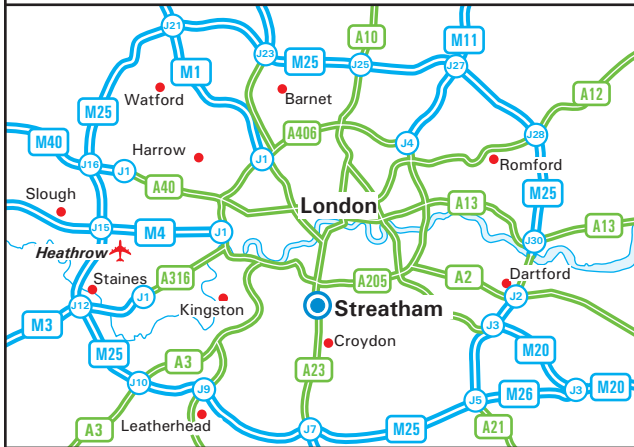

### From South Circular (A205)

- Turn off the A205 and join the A23 south, following signs for Streatham, Croydon & Brighton.

### From M25 J7

- Travel North on A23 following signs for Purley and Thornton Heath.
- Bypass Croydon on the Purley Way / A23.
- Continue through Norbury and follow signs for Streatham.
- Continue onto A23 Streatham High Road.

- We are situated above Lloyds TSB Bank. The entrance to our office is in Becmead Avenue.

### By Train

- Our office is situated between Streatham Hill and Streatham stations.
- We are a 10 minute walk from either station.