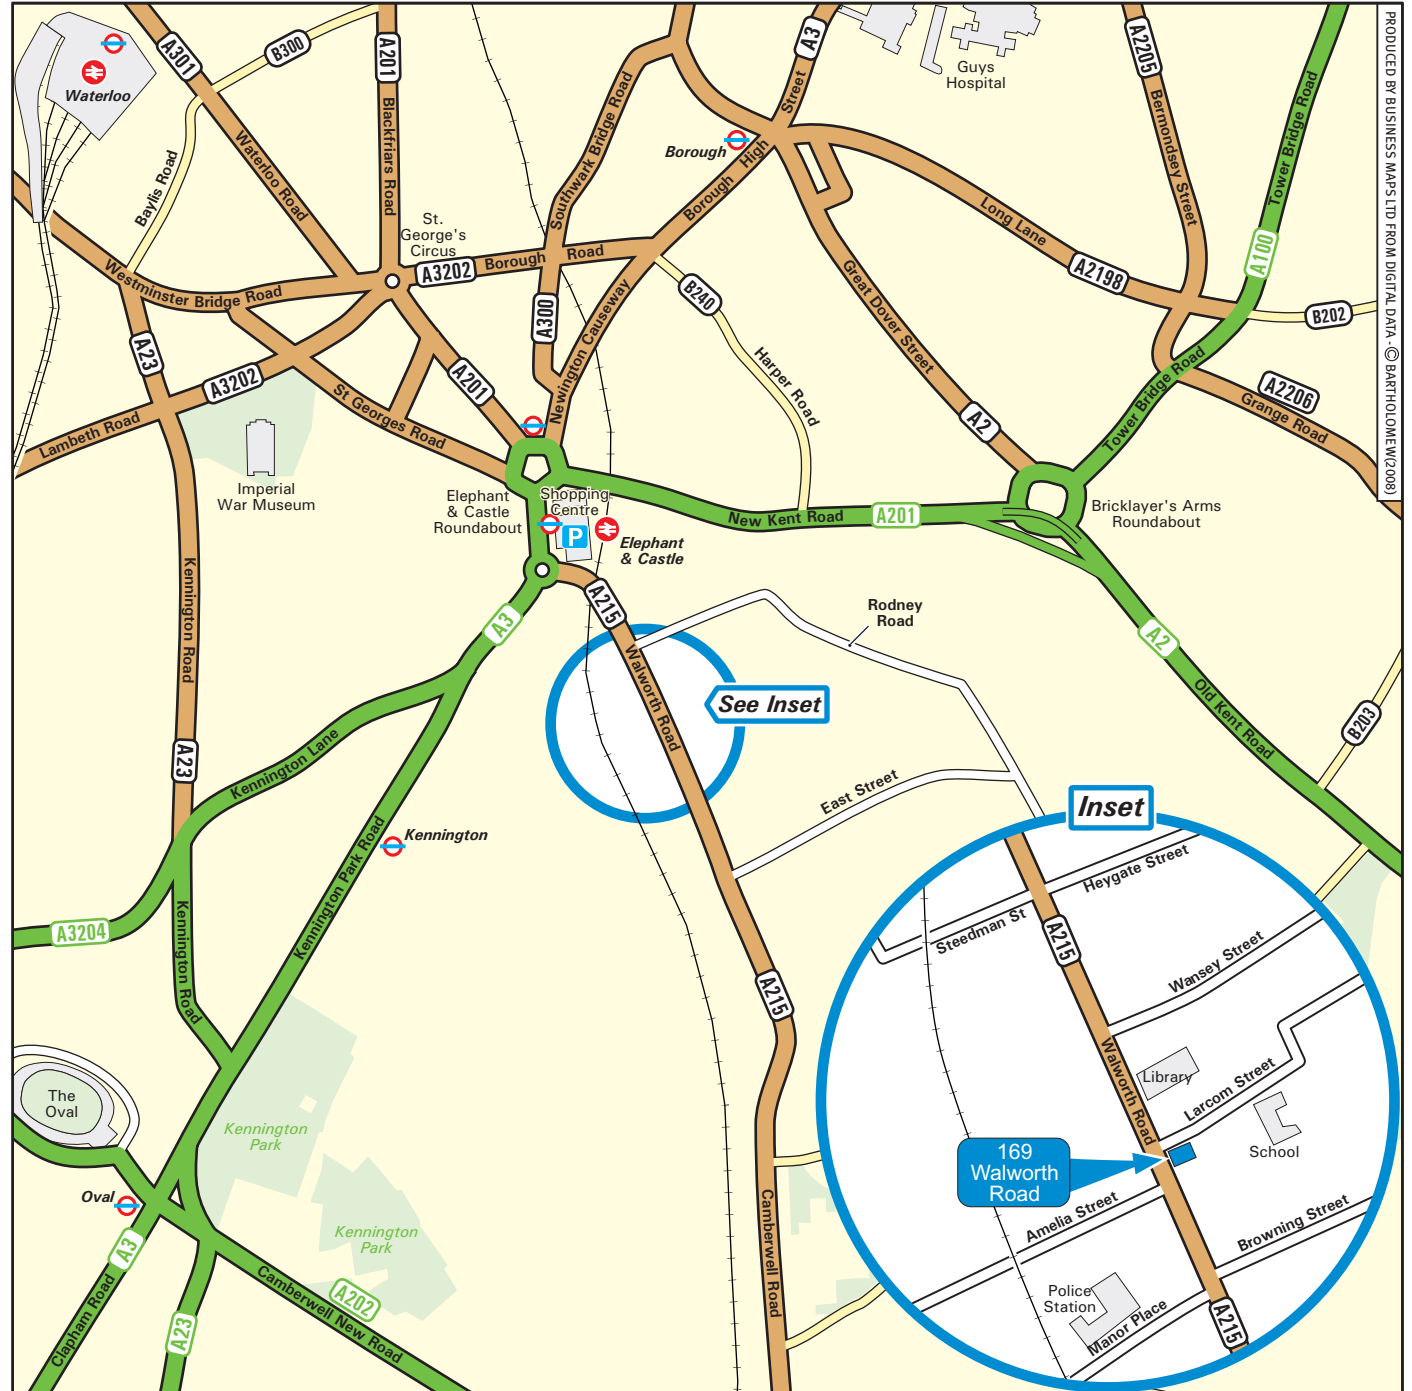

PRODUCED BY BUSINESS MAPS LTD FROM DIGITAL DATA © BARTHOLOMEW 2008