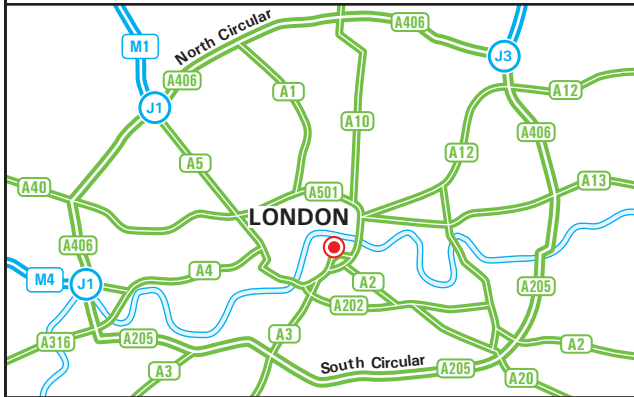

### By Tube

- Elephant & Castle is on the Bakerloo & Northern Lines.

### By Bus

- Services 12, 35, 40, 45, 68, 148, 171, 176 & 468 all stop on Walworth Road.
- Visitors travelling south by bus should alight at Newington Library.
- Visitors travelling north should alight at Amelia Street by the Tankard pub, one stop after East Street Market.