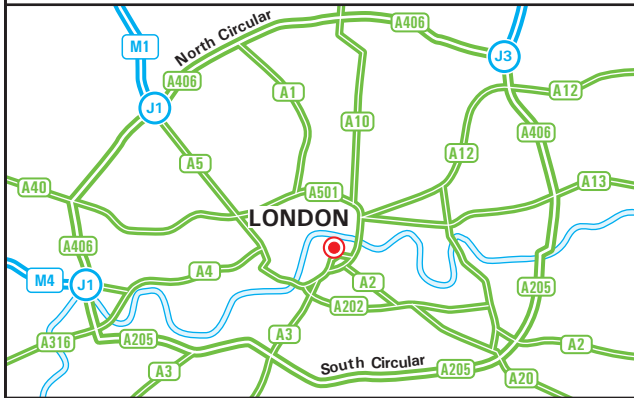

### By Tube

- Elephant & Castle is on the Bakerloo & Northern Lines.

### By Bus

- Services 12, 35, 40, 45, 68, 148, 171, 176 & 468 all stop on Walworth Road.
- Visitors travelling south by bus should alight at Newington Library.
- Visitors travelling north should alight at Amelia Street by the Tankard pub, one stop after East Street Market.

### London Cycle Hire

- The nearest bicycle docking station is located on Walworth Road.
- For other docking stations please visit [www.tfl.gov.uk](http://www.tfl.gov.uk)